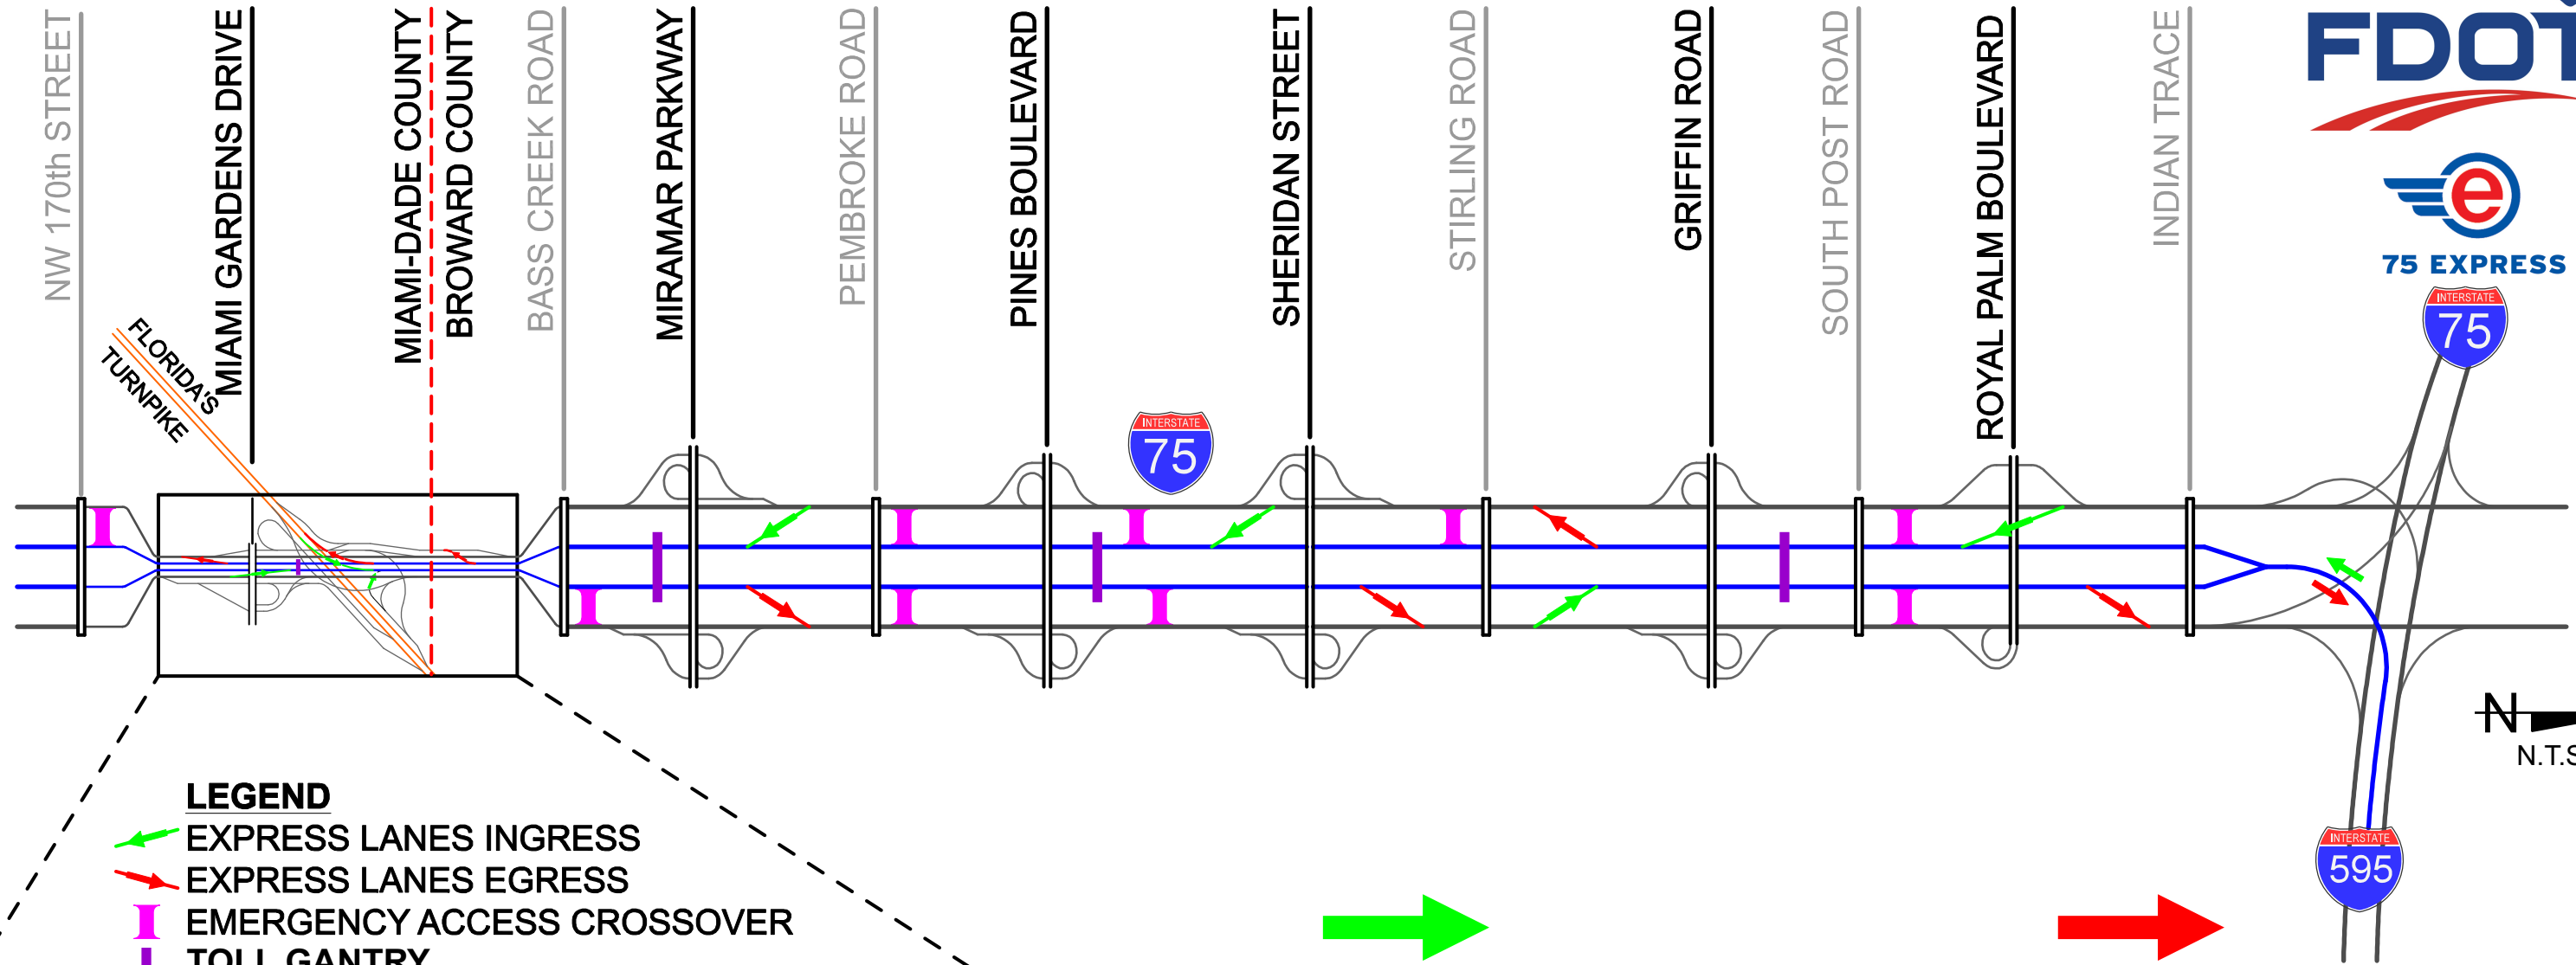

I-75 EXPRESS LANES ENTRANCE AND EXIT RAMPS AND EMERGENCY CROSSOVERS

LEGEND

- EXPRESS LANES INGRESS
- EXPRESS LANES EGRESS
- EMERGENCY ACCESS CROSSOVER
- TOLL GANTRY

ENTRANCE RAMPS

EXIT RAMPS

NORTHBOUND

- I-75, South of Miami Gardens Drive
- Florida's Turnpike, NB at I-75
- Florida's Turnpike, SB at I-75
- I-75, South of Griffin Road

SOUTHBOUND

- WB I-595 Express to SB I-75 Express (Weekday PM)
- I-75, South of Indian Trace
- I-75, South of Sheridan Street
- I-75, South of Pines Boulevard
- I-75, South of Miami Gardens Drive

NORTHBOUND

- I-75 Express, North of Graham Dairy
- I-75 Express, North of Miramar Parkway
- I-75 Express, North of Sheridan Street
- I-75 Express, North of Royal Palm Boulevard
- I-75 Express to EB I-595 Express (Weekday AM)

SOUTHBOUND

- I-75 Express, South of Griffin Road
- I-75 Express, South of Miramar Parkway
- I-75 Express to SB Florida's Turnpike
- I-75 Express, South of Miami Gardens Drive

Draft 9-27-16