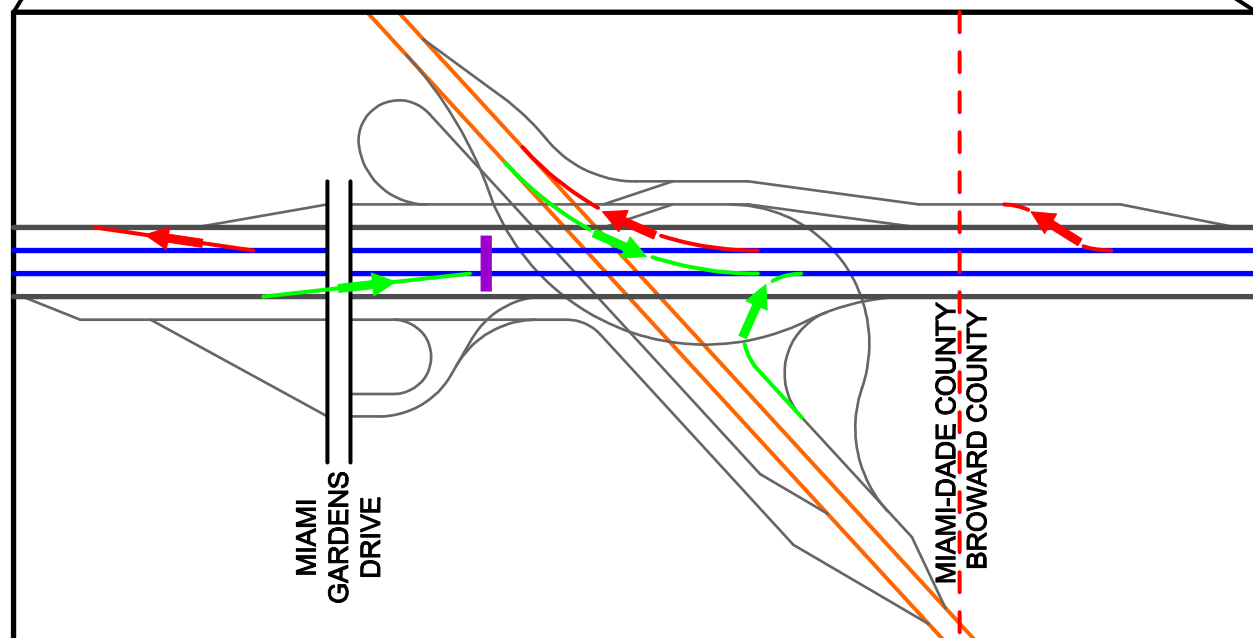

Draft 9-27-16