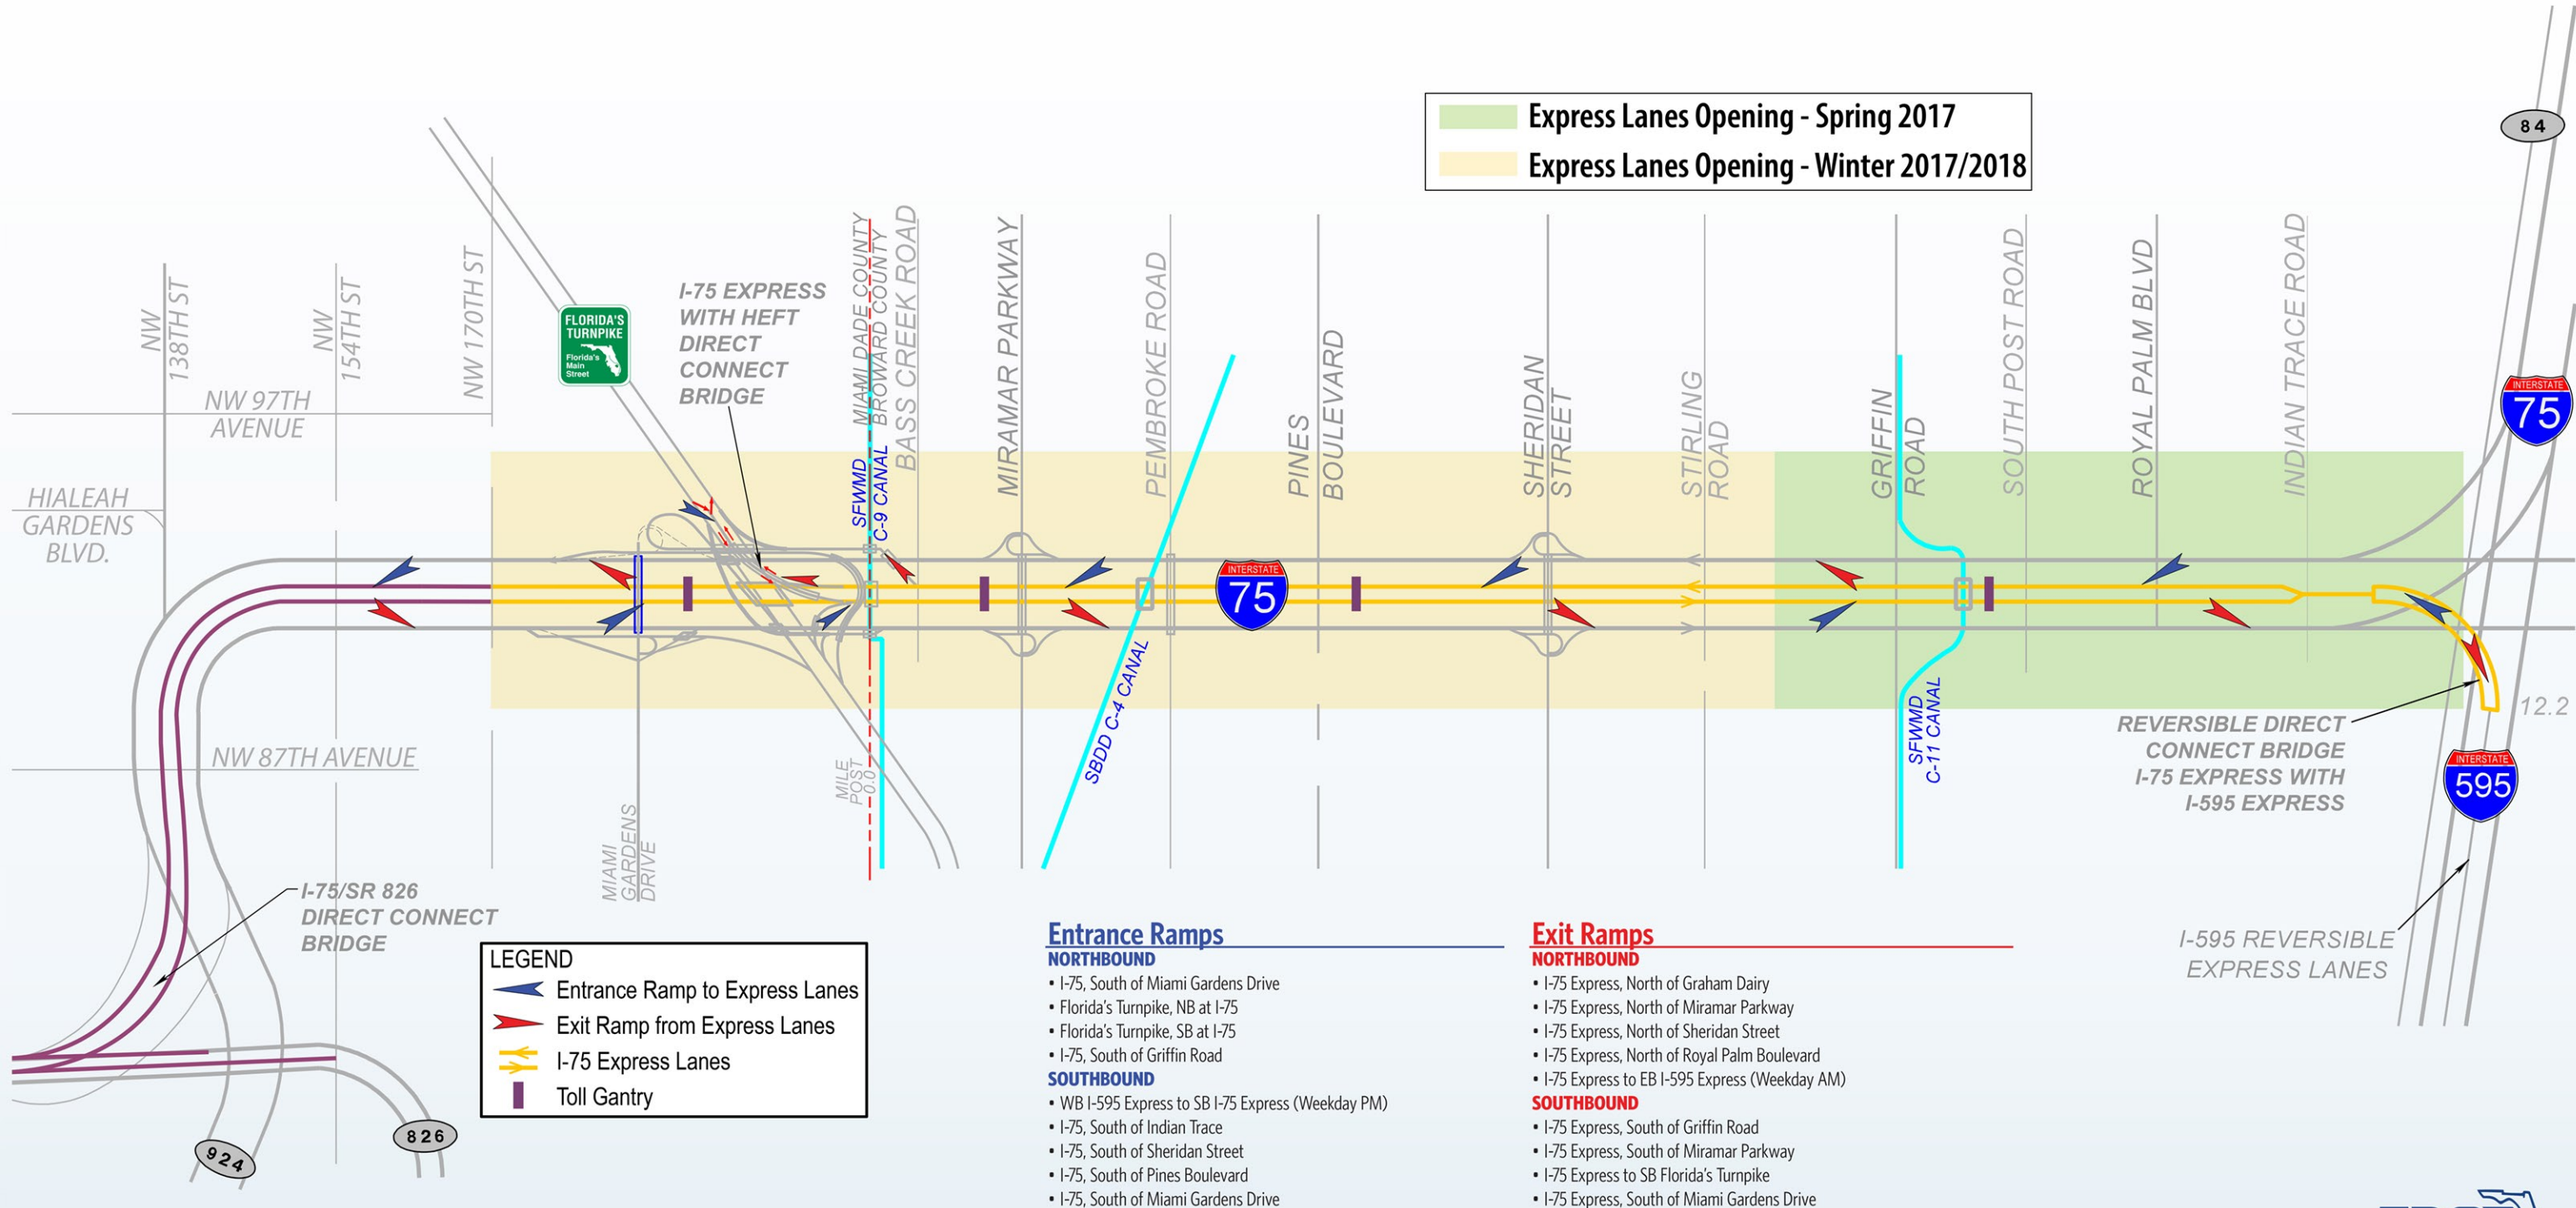

I-75 Express Lanes Project

Express Lanes Opening - Spring 2017

Express Lanes Opening - Winter 2017/2018

LEGEND

- Entrance Ramp to Express Lanes
- Exit Ramp from Express Lanes
- I-75 Express Lanes
- Toll Gantry

- Entrance Ramps**
- NORTHBOUND**
- I-75, South of Miami Gardens Drive
 - Florida's Turnpike, NB at I-75
 - Florida's Turnpike, SB at I-75
 - I-75, South of Griffin Road
- SOUTHBOUND**
- WB I-595 Express to SB I-75 Express (Weekday PM)
 - I-75, South of Indian Trace
 - I-75, South of Sheridan Street
 - I-75, South of Pines Boulevard
 - I-75, South of Miami Gardens Drive

- Exit Ramps**
- NORTHBOUND**
- I-75 Express, North of Graham Dairy
 - I-75 Express, North of Miramar Parkway
 - I-75 Express, North of Sheridan Street
 - I-75 Express, North of Royal Palm Boulevard
 - I-75 Express to EB I-595 Express (Weekday AM)
- SOUTHBOUND**
- I-75 Express, South of Griffin Road
 - I-75 Express, South of Miramar Parkway
 - I-75 Express to SB Florida's Turnpike
 - I-75 Express, South of Miami Gardens Drive