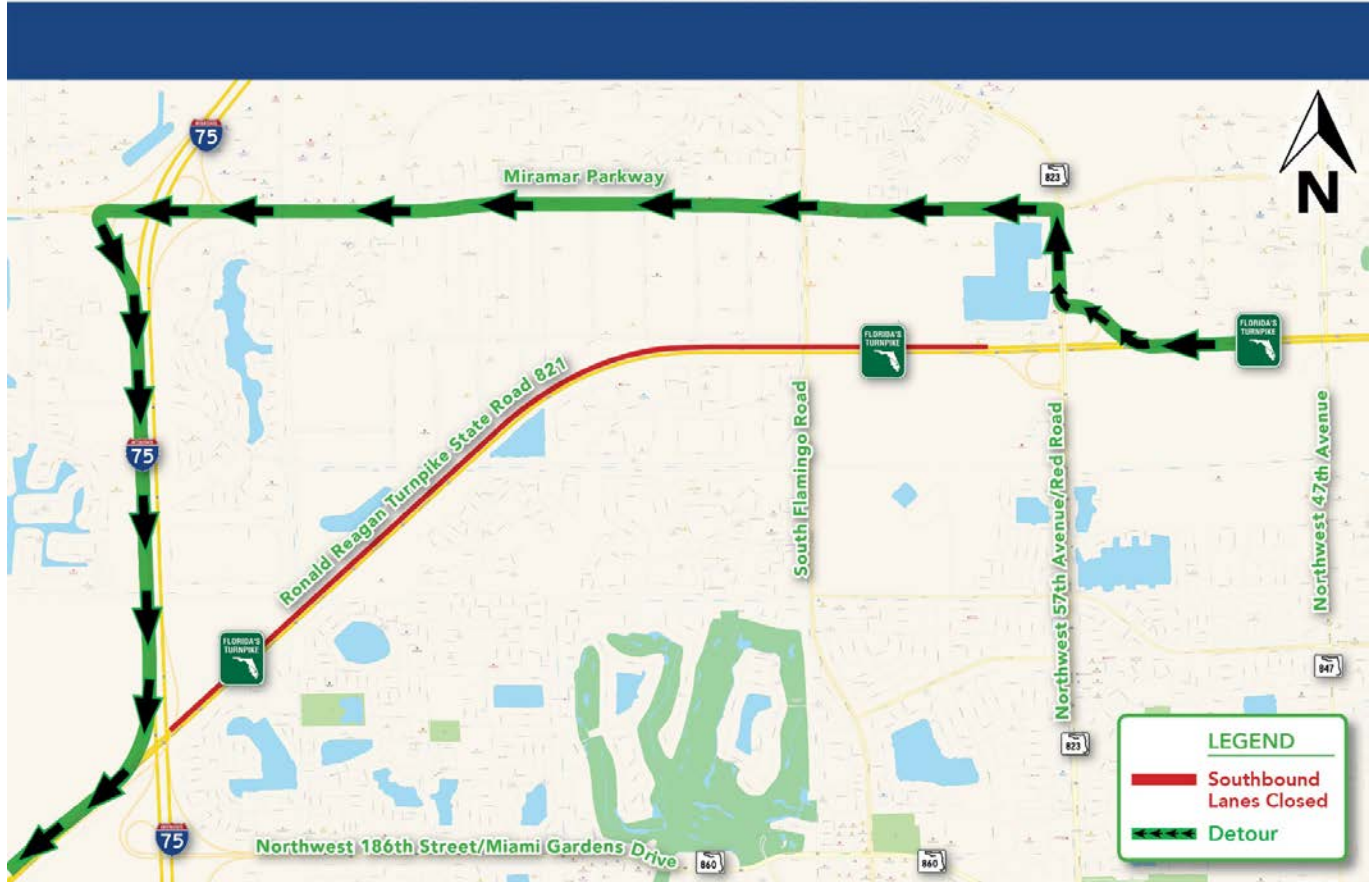

CONSTRUCTION UPDATE

Full Closures on Florida's Turnpike at I-75 Interchange Scheduled to Continue Monday, September 12

The Florida Department of Transportation (FDOT) is scheduled to close all lanes on Florida's Turnpike at the I-75 interchange to allow bridge construction of the new Express Lanes bridges over Florida's Turnpike. In order to perform this work safely, traffic will be detoured during the following dates and times:

All lanes of southbound Florida's Turnpike at the I-75 interchange will be closed from 12 midnight Monday, September 12 to 5 a.m. Tuesday, September 13. Motorists will be able to take the exit ramp to NW 57th Avenue / Red Road (Exit 43), continue north on NW 57th Avenue / Red Road and turn west on Miramar Parkway to enter southbound I-75 and then take the entrance ramp to re-enter southbound Florida's Turnpike (Exit 5). Please follow the posted detour.

All lanes of northbound Florida's Turnpike at the I-75 interchange will be closed from 12 midnight Wednesday, September 14 to 5 a.m. Thursday, September 15. Motorists will be able to take the entrance ramp to northbound I-75 (Exit 39), exit at Miramar Parkway East (Exit 7A), continue east on Miramar Parkway to NW 57th Avenue / Red Road and turn south on NW 57th Avenue / Red Road to re-enter northbound Florida's Turnpike. Please follow the posted detour.

Please note that this schedule may change due to inclement weather or other unexpected conditions.

SOUTHBOUND TURNPIKE AT I-75 INTERCHANGE DETOUR MAP

PLEASE NOTE NORTHBOUND TURNPIKE WILL REMAIN OPEN

NORTHBOUND TURNPIKE AT I-75 INTERCHANGE DETOUR MAP