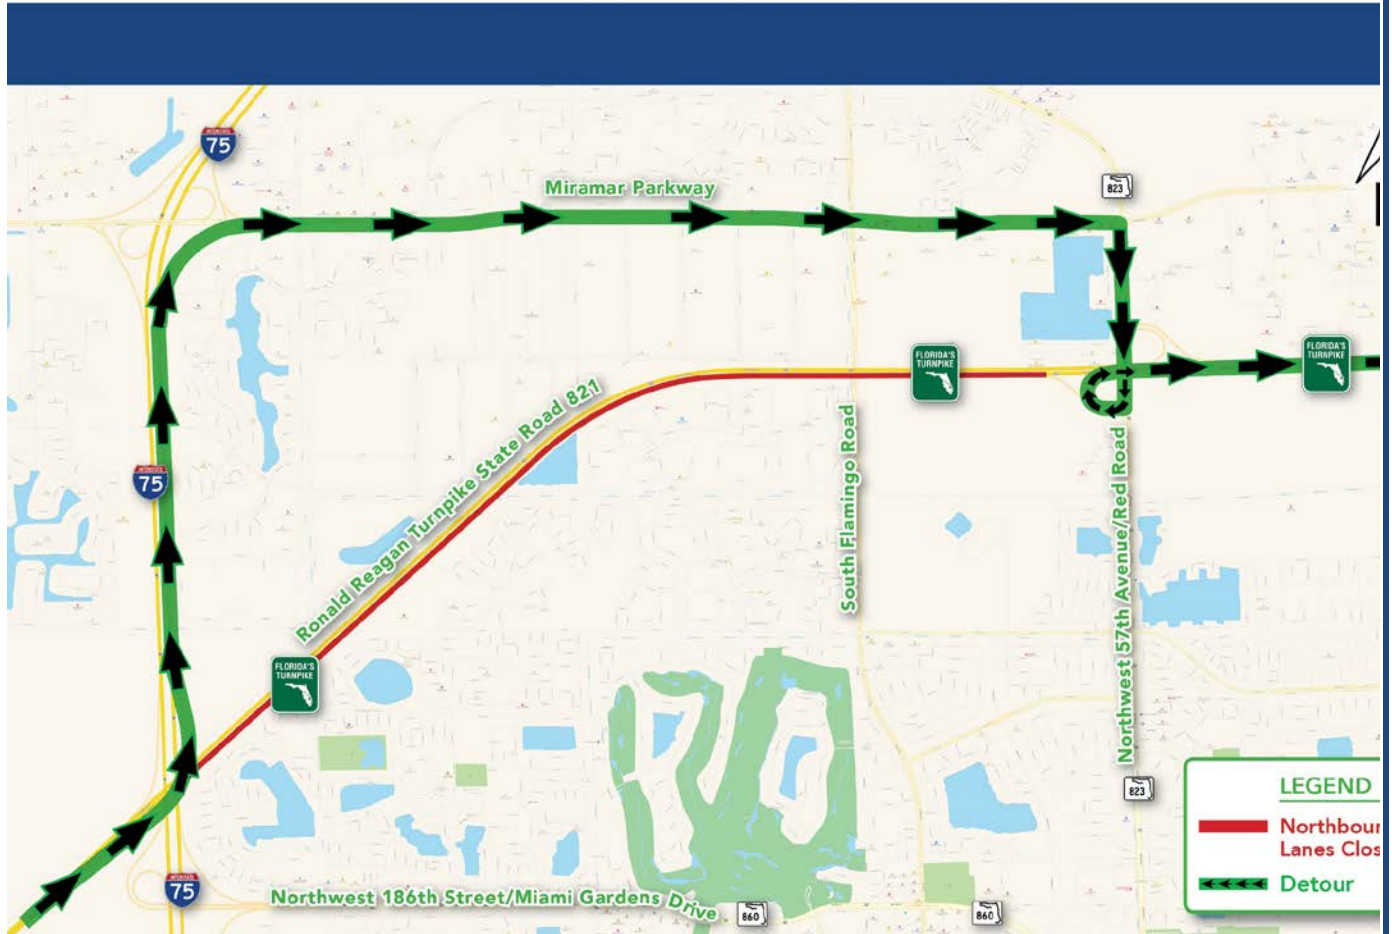

NORTHBOUND TURNPIKE AT I-75 INTERCHANGE DETOUR MAP

PLEASE NOTE SOUTHBOUND TURNPIKE WILL REMAIN OPEN

CONTACT

For more information or to receive updates, please contact the project Public Information Officer, Gerdy St. Louis, at 954.548.2754 or via e-mail at gerdy@iscprgroup.com

STAY CONNECTED

[@MYFDOT_SEFL](https://twitter.com/MYFDOT_SEFL)

[FLORIDA'S 511](https://www.floridastates11.com/)

[SMART SUNGUIDE](https://www.floridastates11.com/sunguide/)

Please click here to [unsubscribe](#).