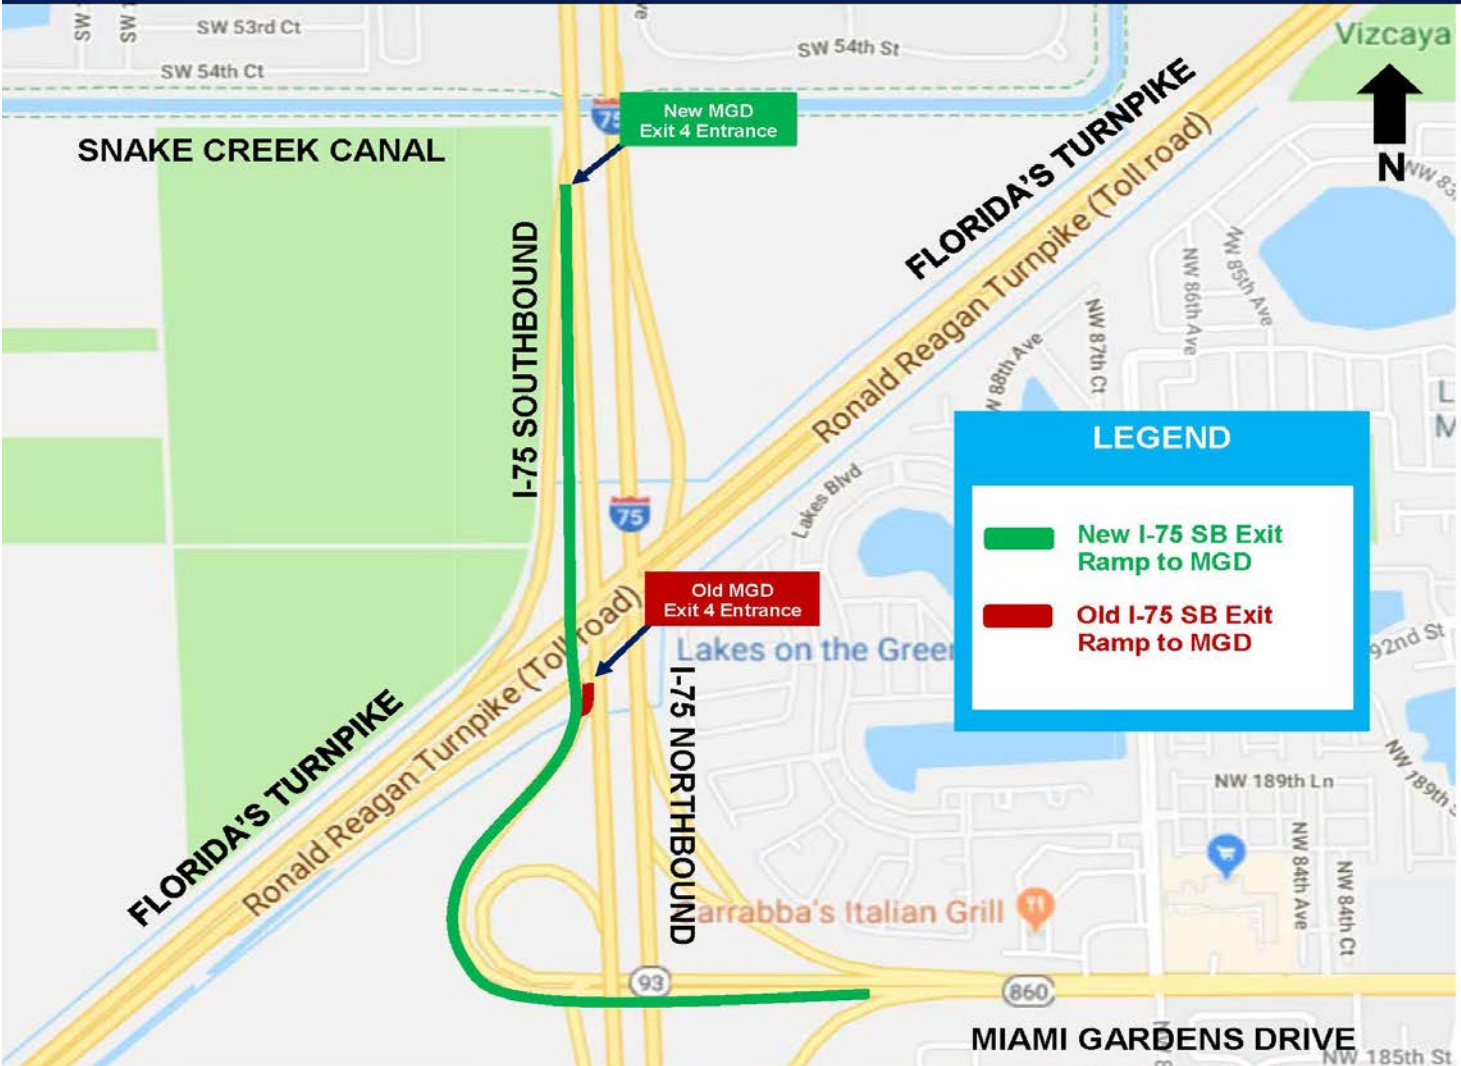

75 EXPRESS LANE PROJECT

CONSTRUCTION UPDATE

New I-75 Southbound Exit Ramp to Miami Gardens Drive Scheduled to Open February 8

The Florida Department of Transportation (FDOT) is scheduled to open a new I-75 southbound exit ramp to Miami Gardens Drive (Exit 4). Beginning 5 a.m. Thursday, February 8, motorists traveling southbound on I-75 will be able to access the new I-75 southbound exit ramp to Miami Gardens Drive (Exit 4) a ½ mile north of the existing loop ramp. This new exit ramp will be located between Snake Creek Canal and Florida's Turnpike.

Digital messaging signs will be placed along the I-75 corridor to inform the traveling public.

In the event of inclement weather or other unexpected conditions this opening will be rescheduled to occur at a later date.

[@myfdot_sefl](https://twitter.com/myfdot_sefl)

www.fl511.com

smartsunguide.com

New I-75 Southbound Exit Ramp to Miami Gardens Drive

The Florida Department of Transportation (FDOT) is scheduled to open a new I-75 southbound exit ramp to Miami Gardens Drive (Exit 4). Beginning 5 a.m. Thursday, February 8, motorists traveling southbound on I-75 will be directed to access the new I-75 southbound exit ramp to Miami Gardens Drive (Exit 4) a ½ mile north of the existing loop ramp. This new exit ramp will be located between Snake Creek Canal and Florida's Turnpike. Digital messaging signs will be placed along the I-75 corridor to inform the traveling public. *In the event of inclement weather or other unexpected conditions this opening will be rescheduled to occur at a later date.*