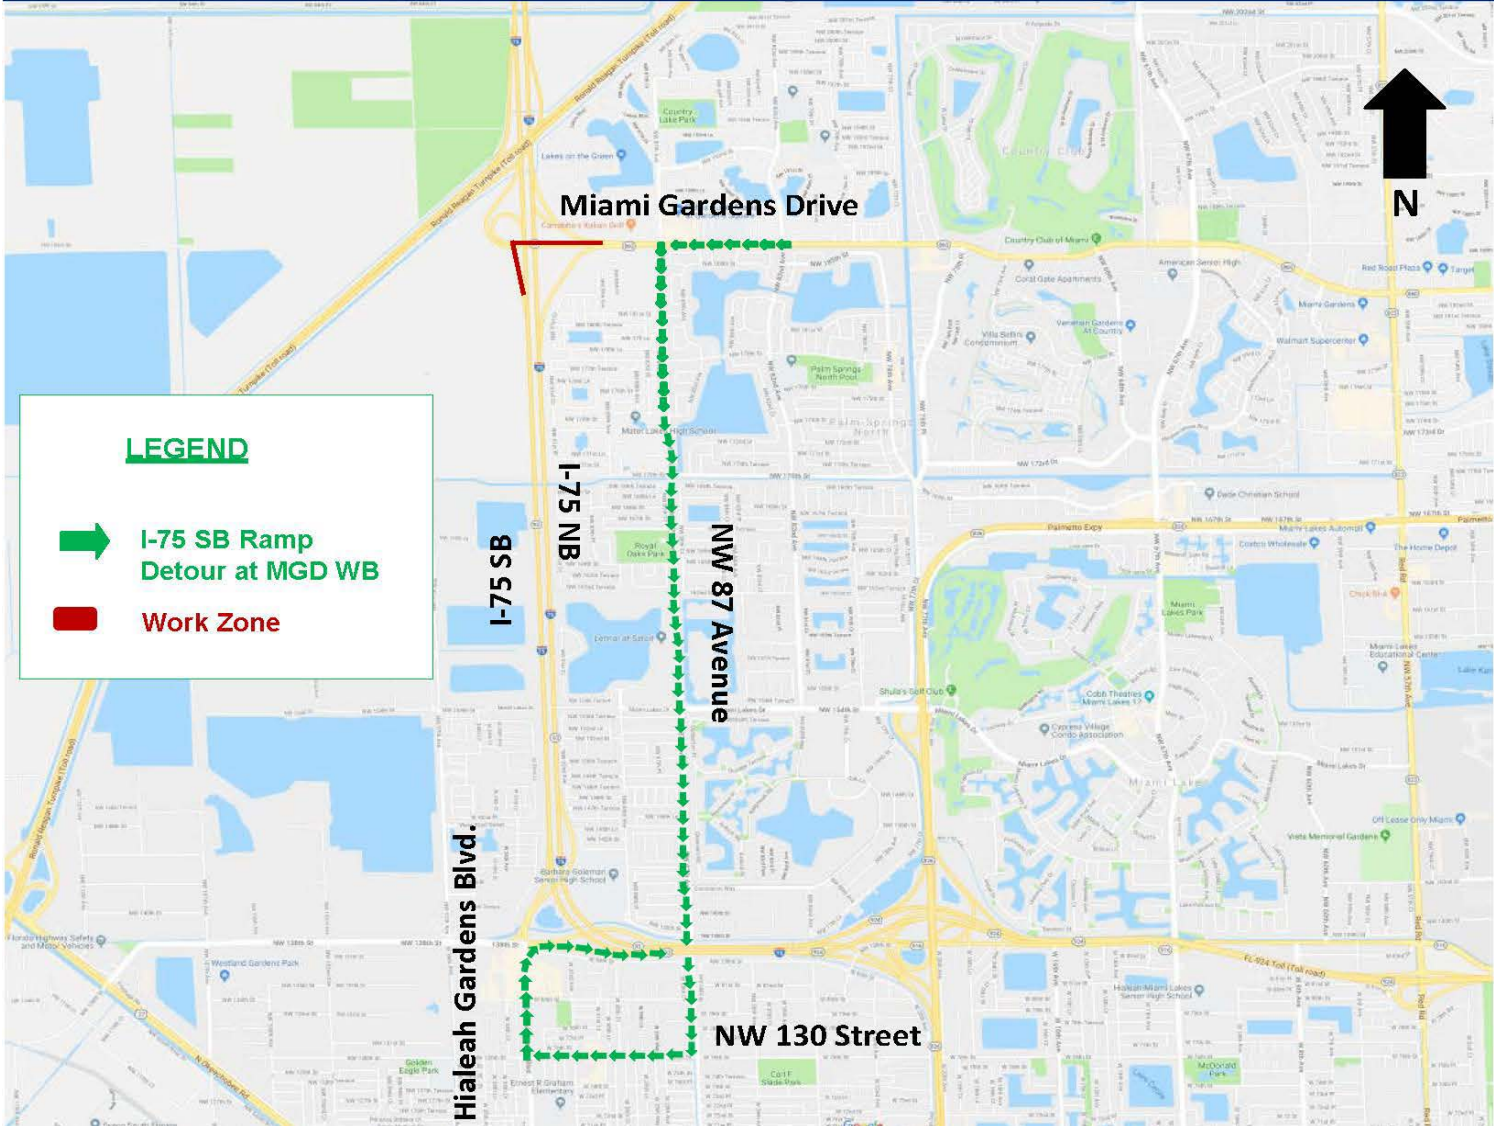

75 EXPRESS LANE PROJECT

CONSTRUCTION UPDATE

I-75 Southbound On-ramp Closure at Miami Gardens Drive Tuesday, February 27

The Florida Department of Transportation (FDOT) is scheduled to close the southbound on-ramp to I-75 from westbound Miami Gardens Drive for drainage and paving operations. In order to perform this work safely, traffic will be detoured during the following dates and times:

- The southbound on-ramp to I-75 from westbound Miami Gardens Drive will be closed **10 p.m. Tuesday, February 27 to 5 a.m. Wednesday, February 28**. During this time, motorists wishing to take the southbound on-ramp to I-75 from westbound Miami Gardens Drive will be detoured to head south on NW 87 Avenue to NW 130 Street, west on NW 130 Street to Hialeah Gardens Boulevard, and north on Hialeah Gardens Boulevard to take the southbound on-ramp to I-75.

STAY CONNECTED

75-express.com

[@myfdot_sefl](https://twitter.com/myfdot_sefl)

www.fl511.com

smartsunguide.com

I-75 Southbound On-ramp Detour

The southbound on-ramp to I-75 from westbound Miami Gardens Drive will be closed 10 p.m. Tuesday, February 27 to 5 a.m. Wednesday, February 28. During this time, motorists wishing to take the southbound on-ramp to I-75 from westbound Miami Gardens Drive will be detoured to head south on NW 87 Avenue to NW 130 Street, west on NW 130 Street to Hialeah Gardens Boulevard, and north on Hialeah Gardens Boulevard to take the southbound on-ramp to I-75. In the event of inclement weather or other unexpected conditions this work will be rescheduled.