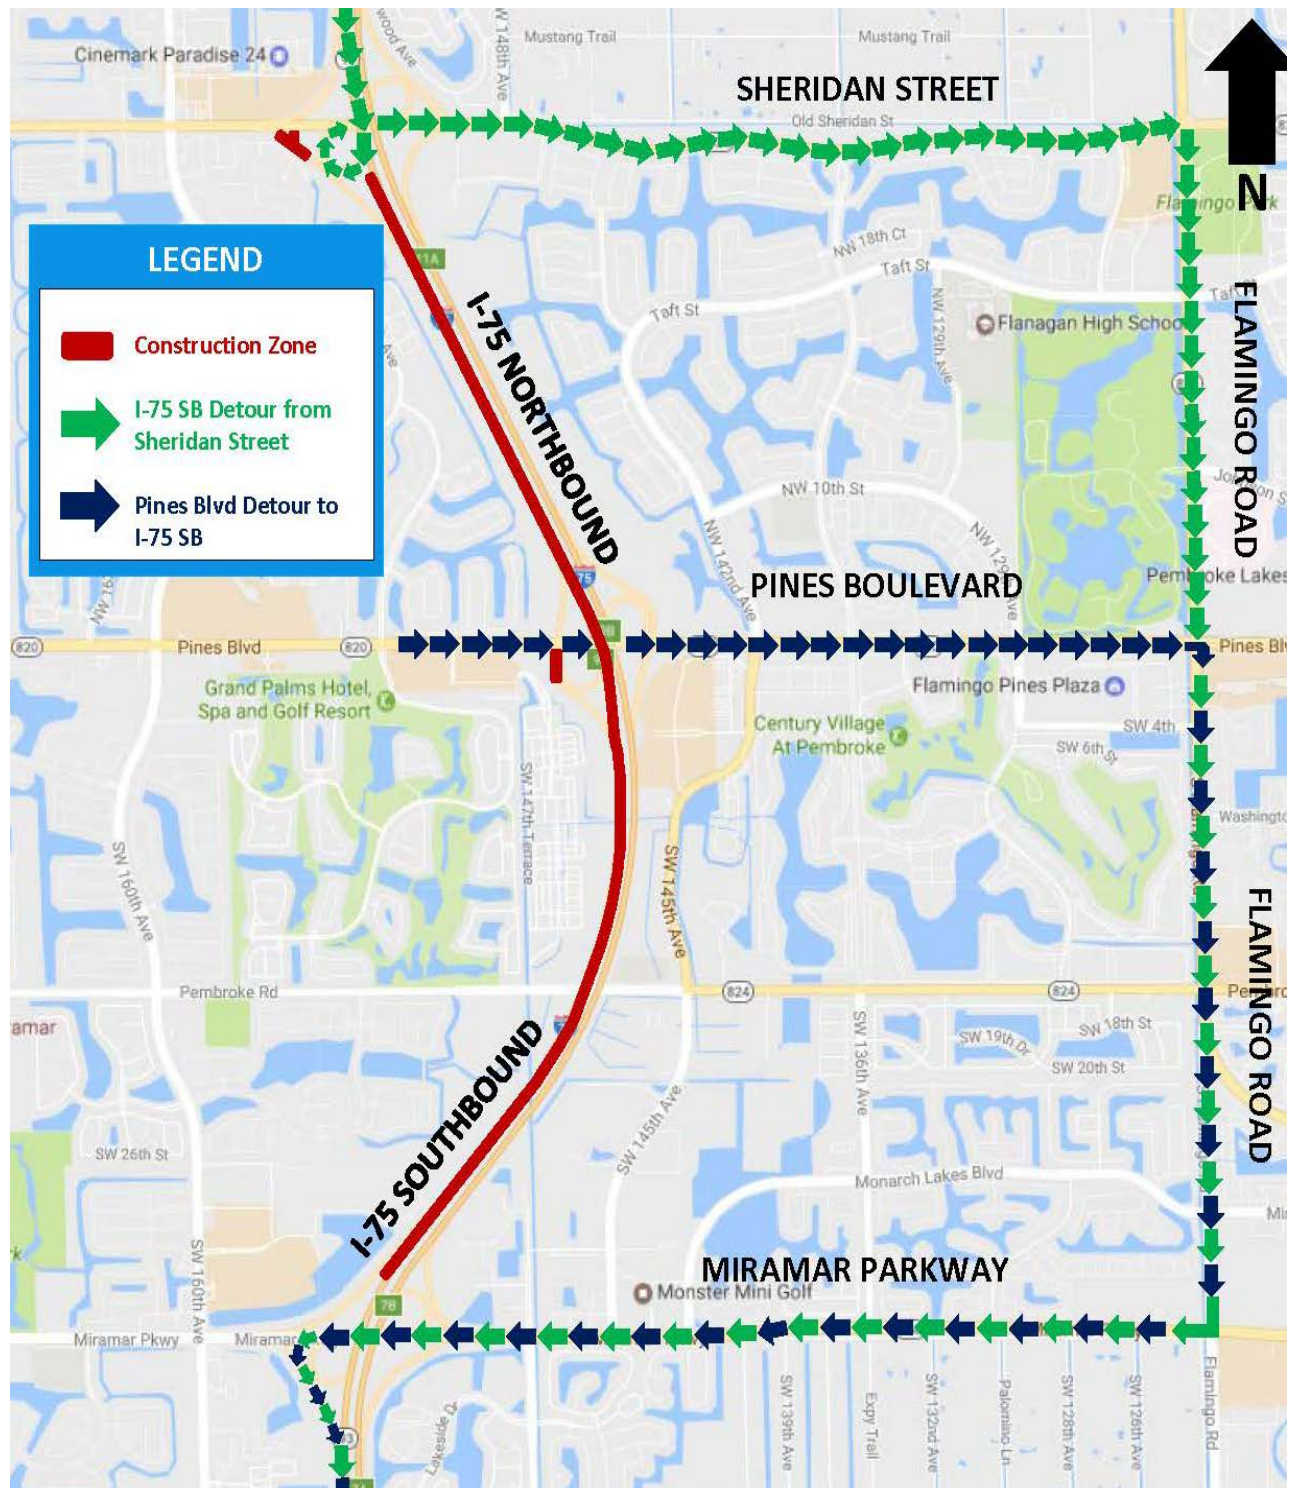

CONTACT

For more information or to receive updates, please contact the project Public Information Officer, Gerdy St. Louis, at 954.548.2754 or via e-mail at gerdy@iscprgroup.com

STAY CONNECTED

75-express.com

[@myfdot_sefl](https://twitter.com/myfdot_sefl)

www.fl511.com

smartsunguide.com