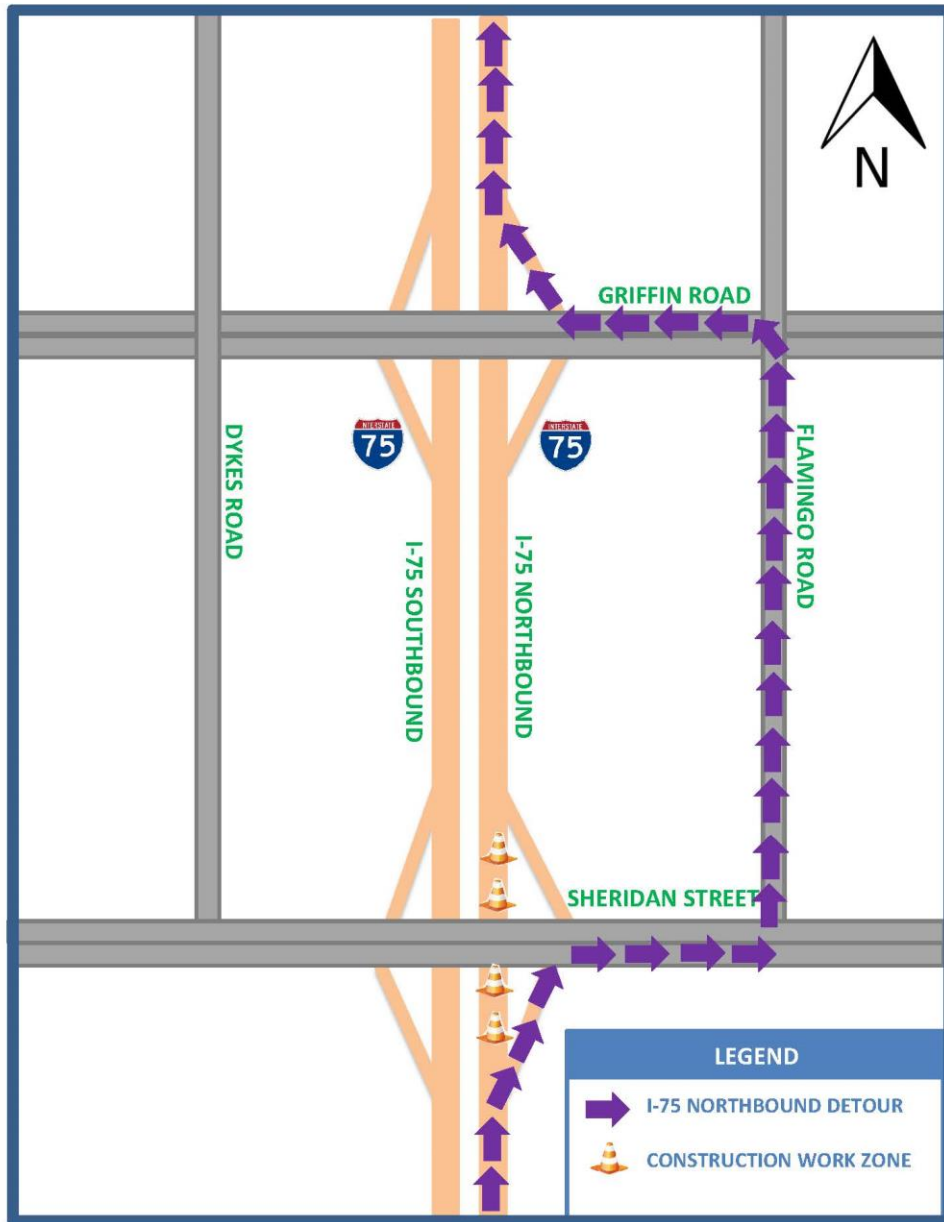

### **Full Closures on I-75 at Sheridan Street Scheduled to Begin on Monday, August 3**

The Florida Department of Transportation (FDOT) is scheduled to close lanes of I-75 at Sheridan Street to pour concrete for the new Sheridan Street bridge. In order to perform this work safely, traffic will be detoured during the following dates and times:

- All lanes of I-75 southbound at Sheridan Street will be closed from 11 p.m. Monday, August 3 to 6 a.m. Tuesday, August 4. Motorists will be detoured to take the exit ramp at Sheridan Street West (Exit 11B), continue westbound on Sheridan Street then turn left at Dykes Road and continue to eastbound Pines Boulevard to re-enter I-75 southbound using the Pines Boulevard on-ramp. Please follow the posted detour.
- All lanes of I-75 northbound at Sheridan Street will be closed from 11 p.m. Wednesday, August 12 to 6 a.m. Thursday, August 13. Motorists will be detoured to take the exit ramp at Sheridan Street East (Exit 11A), continue eastbound on Sheridan Street then turn left at Flamingo Road, then continue north to Griffin Road and continue westbound on Griffin Road to re-enter I-75 northbound using the Griffin Road on-ramp. Please follow the posted detour.

To download a detour map please visit: [www.75-express.com/project-information/news/updates](http://www.75-express.com/project-information/news/updates)

Please note that this schedule may change due to inclement weather or other unexpected conditions.

### I-75 Southbound at Sheridan Street Full Closure Detour Map

All lanes of I-75 southbound at Sheridan Street

will be closed from 11 p.m. Monday, August 3 to 6 a.m. Tuesday, August 4. 75 EXPRESS