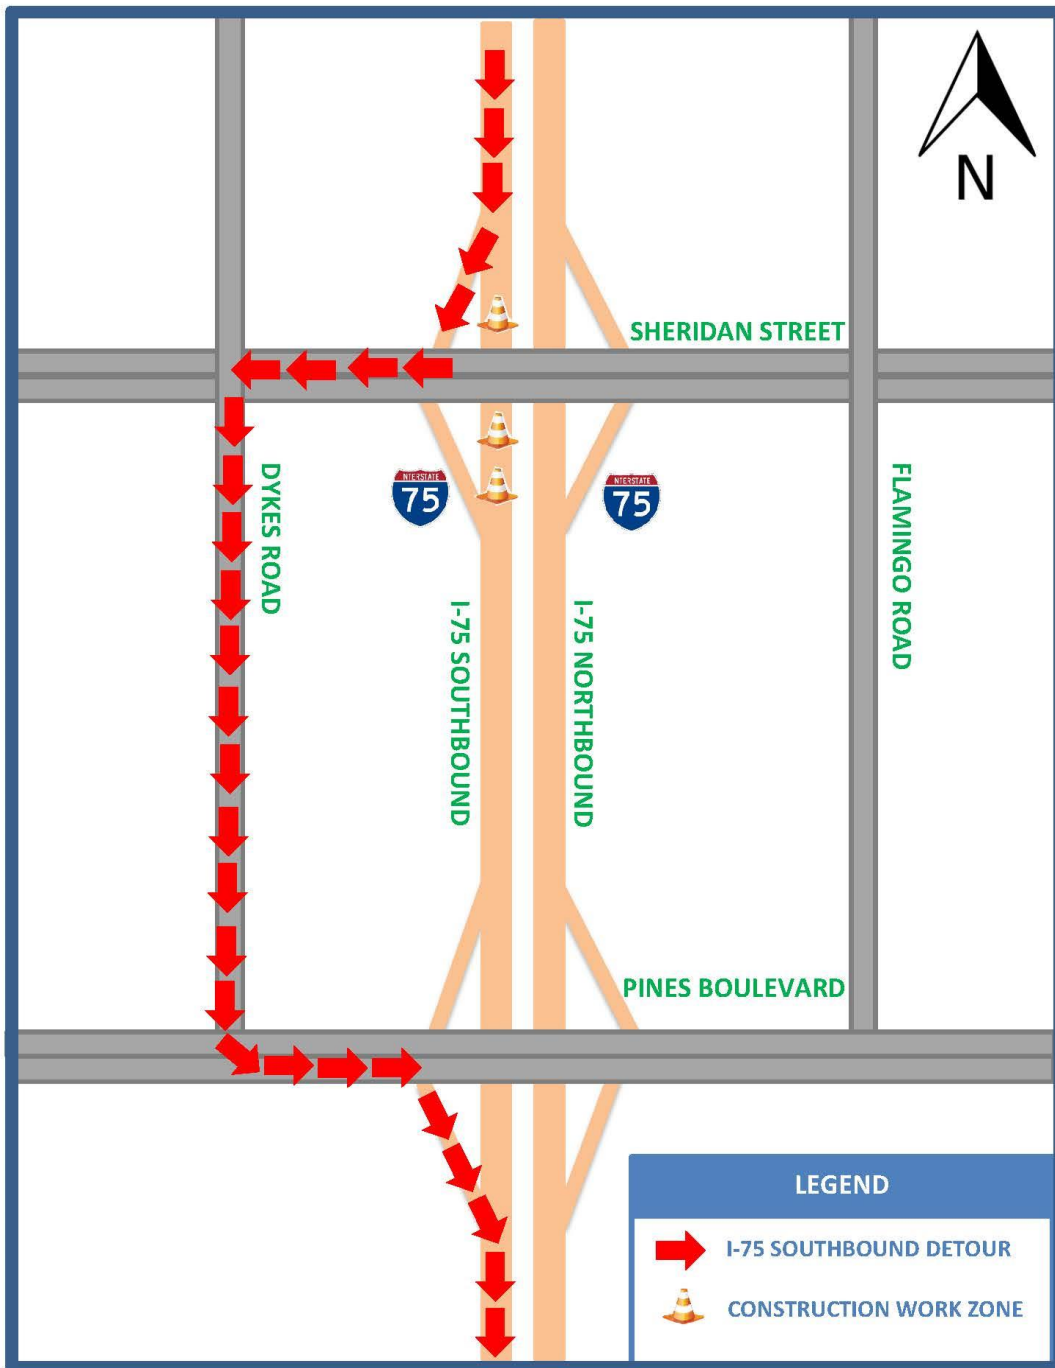

### **Full Closures on I-75 at Sheridan Street Scheduled to Begin on Monday, August 3**

The Florida Department of Transportation (FDOT) is scheduled to close lanes of I-75 at Sheridan Street to pour concrete for the new Sheridan Street bridge. In order to perform this work safely, traffic will be detoured during the following dates and times:

- All lanes of I-75 southbound at Sheridan Street will be closed from 11 p.m. Monday, August 3 to 6 a.m. Tuesday, August 4. Motorists will be detoured to take the exit ramp at Sheridan Street West (Exit 11B), continue westbound on Sheridan Street then turn left at Dykes Road and continue to eastbound Pines Boulevard to re-enter I-75 southbound using the Pines Boulevard on-ramp. Please follow the posted detour.
- All lanes of I-75 northbound at Sheridan Street will be closed from 11 p.m. Wednesday, August 12 to 6 a.m. Thursday, August 13. Motorists will be detoured to take the exit ramp at Sheridan Street East (Exit 11A), continue eastbound on Sheridan Street then turn left at Flamingo Road, then continue north to Griffin Road and continue westbound on Griffin Road to re-enter I-75 northbound using the Griffin Road on-ramp. Please follow the posted detour.

To download a detour map please visit: [www.75-express.com/project-information/news/updates](http://www.75-express.com/project-information/news/updates)

Please note that this schedule may change due to inclement weather or other unexpected conditions.

### I-75 Southbound at Sheridan Street Full Closure Detour Map

All lanes of I-75 southbound at Sheridan Street

will be closed from 11 p.m. Monday, August 3 to 6 a.m. Tuesday, August 4. 75 EXPRESS