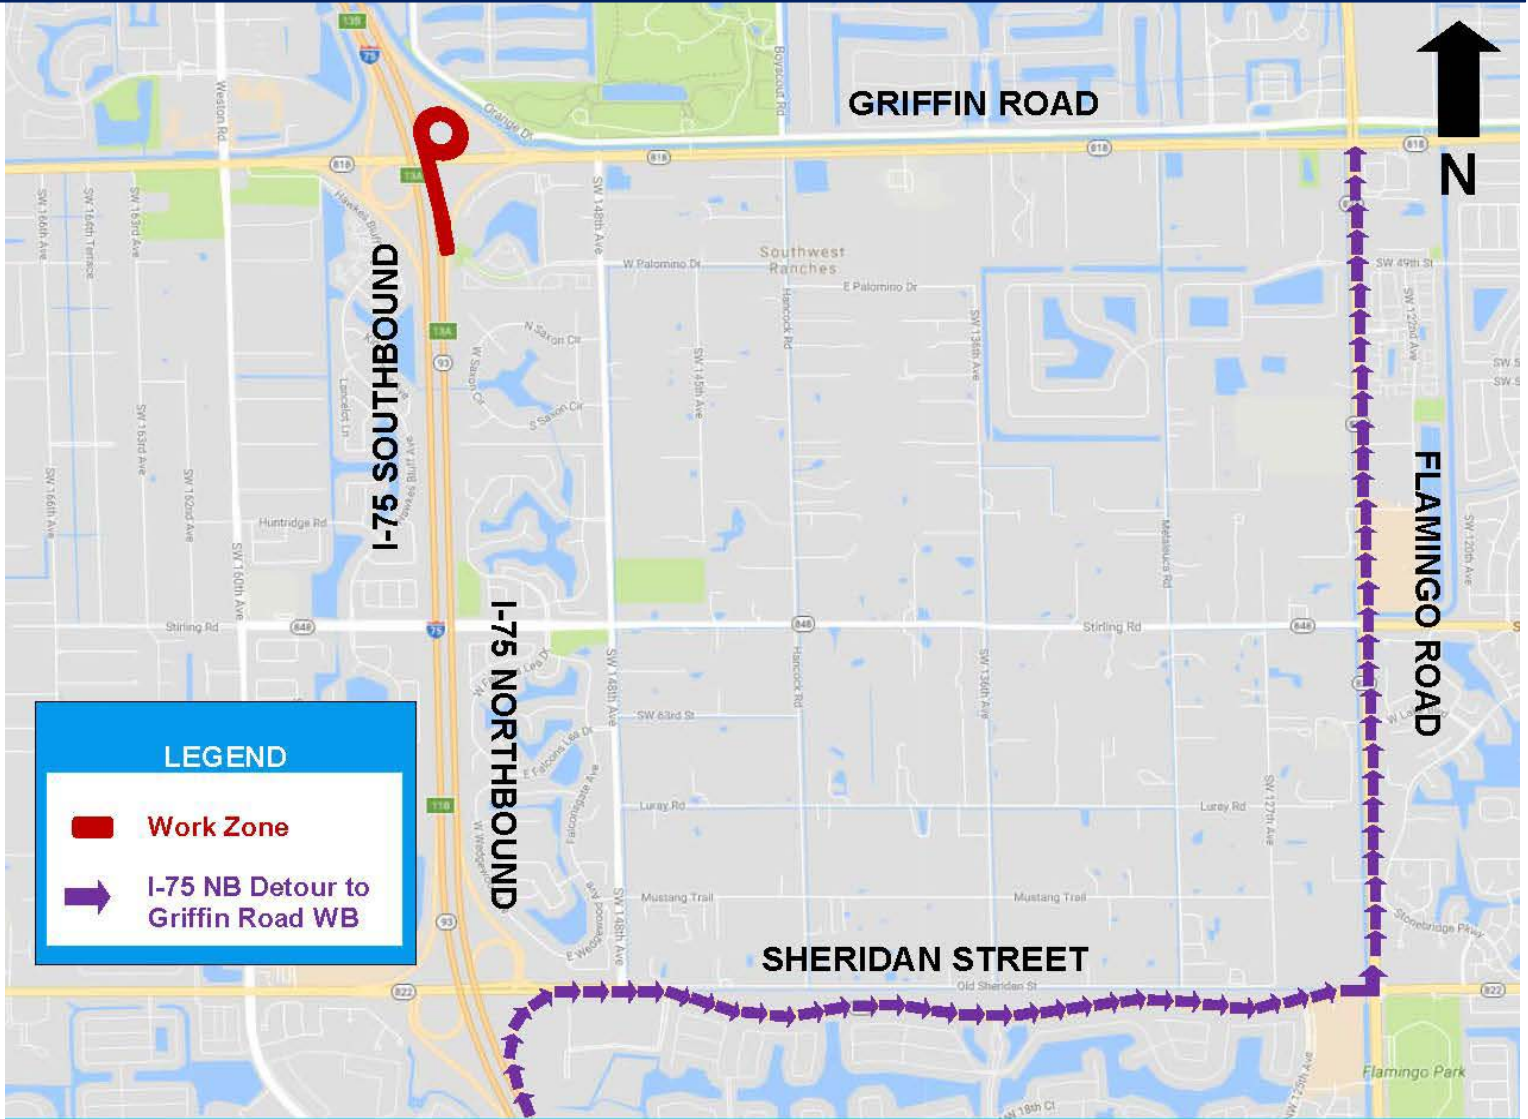

- The I-75 northbound exit ramp to westbound Griffin Road (Exit 13B) will be closed **Sunday, December 3 through Thursday, December 7 between 10 p.m. and 5 a.m.** Motorists will be detoured to exit at Sheridan Street East (Exit 11), go east on Sheridan Street to Flamingo Road and north on Flamingo Road to Griffin Road. Please follow the posted detour.

# I-75 NORTHBOUND TO GRIFFIN ROAD WESTBOUND DETOUR MAP

The I-75 northbound exit ramp to westbound Griffin Road (Exit 13B) will be closed **Sunday, December 3 through Thursday, December 7 between 10 p.m. and 5 a.m.** Motorists will be detoured to exit at Sheridan Street East (Exit 11), go east on Sheridan Street to Flamingo Road and north on Flamingo Road to Griffin Road. Please follow the posted detour. Please note that this schedule may change due to inclement weather or other unexpected conditions.