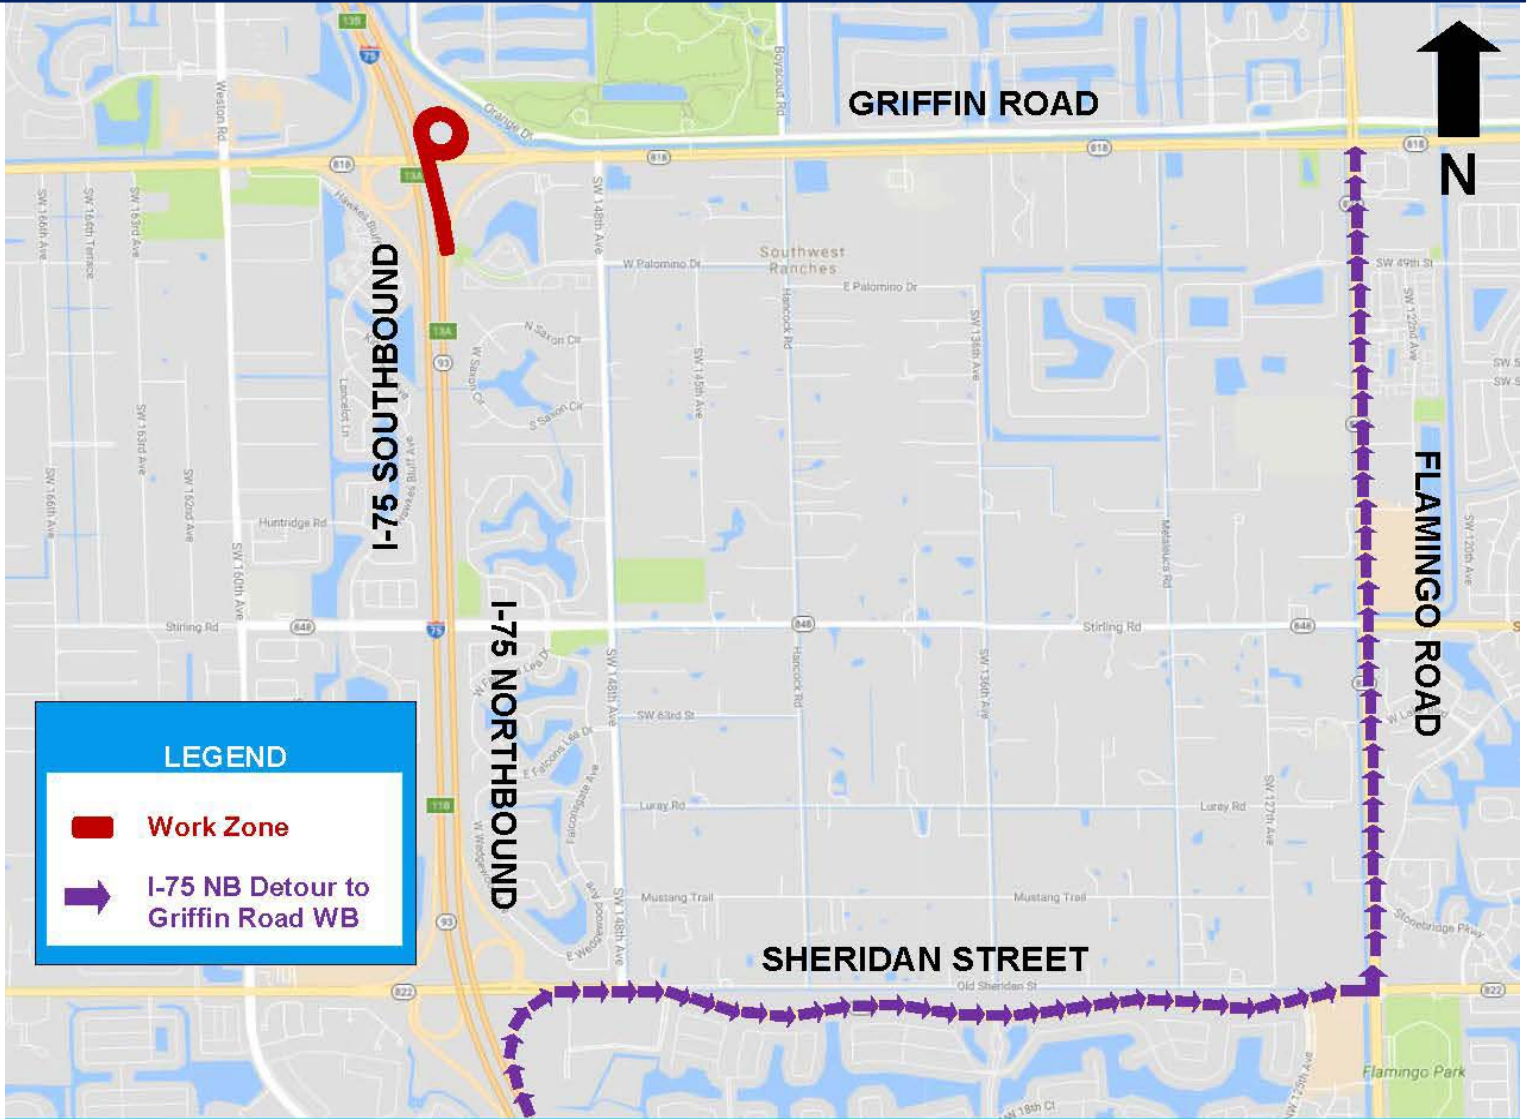

- The I-75 northbound exit ramp to westbound Griffin Road (Exit 13B) will be closed **Sunday, December 10 through Thursday, December 14 between 10 p.m. and 5 a.m.** Motorists will be detoured to exit at Sheridan Street East (Exit 11), go east on Sheridan Street to Flamingo Road and north on Flamingo Road to Griffin Road. Please follow the posted detour.

# I-75 NORTHBOUND TO GRIFFIN ROAD WESTBOUND DETOUR MAP

The I-75 northbound exit ramp to westbound Griffin Road (Exit 13B) will be closed **Sunday, December 10 through Thursday, December 14 between 10 p.m. and 5 a.m.** Motorists will be detoured to exit at Sheridan Street East (Exit 11), go east on Sheridan Street to Flamingo Road and north on Flamingo Road to Griffin Road. Please follow the posted detour. Please note that this schedule may change due to inclement weather or other unexpected conditions.