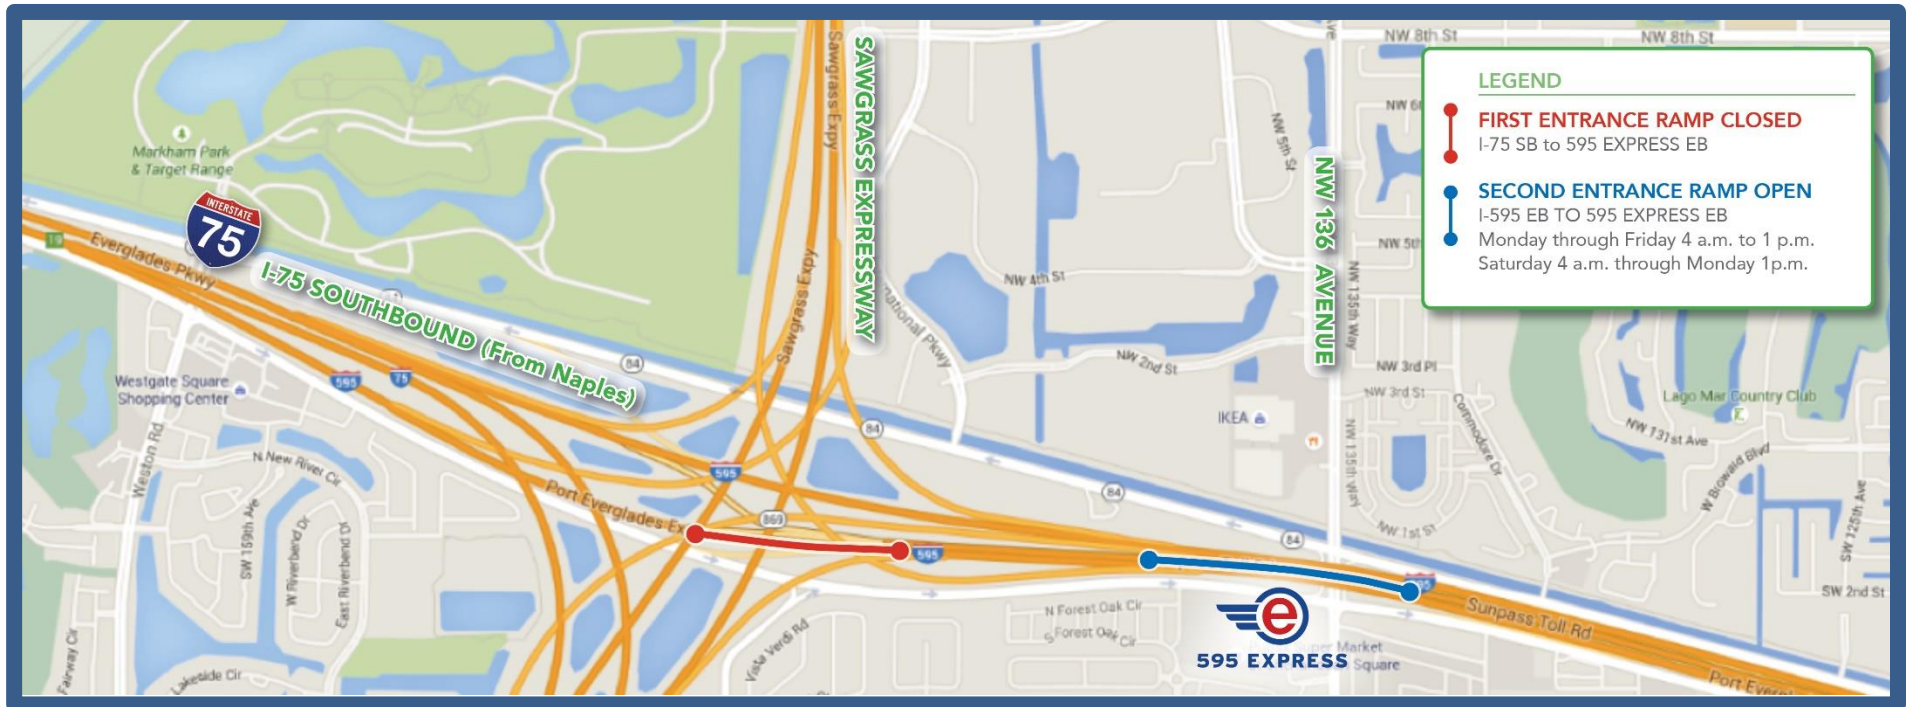

Ramp from I-75 Southbound to Eastbound 595 Express Lanes Closed

The ramp from southbound I-75 (from Naples) to eastbound 595 Express Lanes will be closed at 4 a.m. on Friday, July 24 and will reopen in summer 2016.

Motorists will be able to access eastbound 595 Express Lanes at the next entrance ramp on I-595, just west of NW 136 Avenue.

Ramp from I-75 Southbound to Eastbound 595 Express Lanes Closed

The ramp from southbound I-75 (from Naples) to eastbound 595 Express Lanes will be closed at 4 a.m. on Friday, July 24 and will reopen in summer 2016.

Motorists will be able to access eastbound 595 Express Lanes at the next entrance ramp on I-595, just west of NW 136 Avenue.