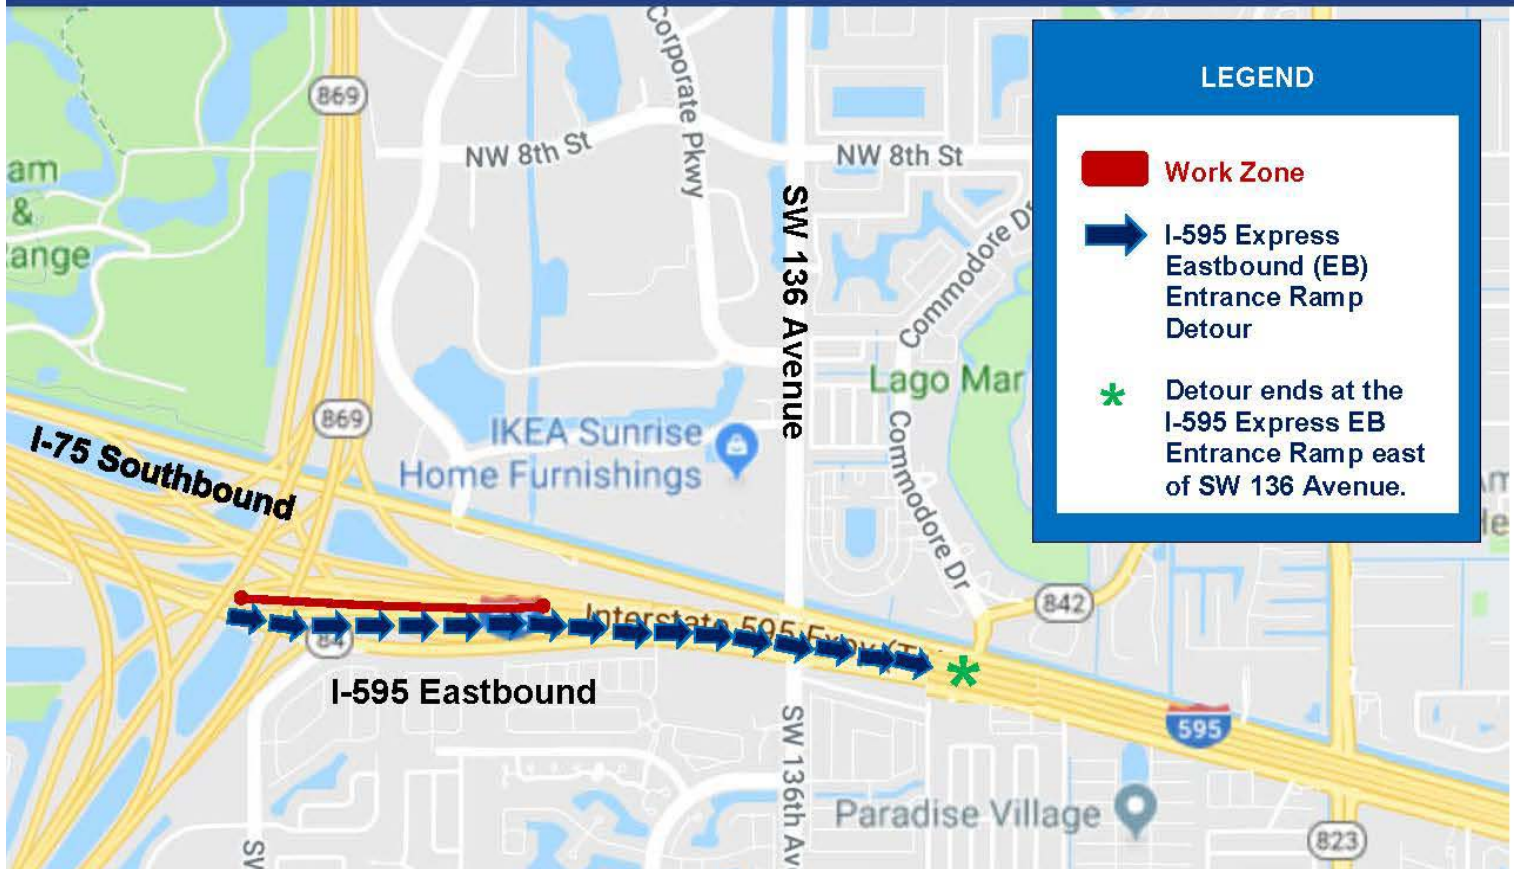

### I-595 Express Ramp Closure Scheduled for March 3 -10

The Florida Department of Transportation (FDOT) is scheduled to close the entrance ramp from eastbound I-595 into the express lanes to complete milling and paving operations. In order to perform the work safely, traffic will be detoured during the following dates and times:

- The entrance ramp from eastbound I-595 into the express lanes, located west of SW 136 Avenue, will be closed continuously for seven days from **4 a.m. Saturday, March 3 through 4 a.m. Saturday, March 10**. During this time motorists wishing to use the express lanes should continue east on I-595 to the express lane entrance ramp just east of SW 136 Avenue.

# I-595 RAMP DETOUR MAP

The entrance ramp from eastbound I-595 into the express lanes, located west of SW 136 Avenue, will be closed continuously for seven days from 4 a.m. Saturday, March 3 through 4 a.m. Saturday, March 10. During this time motorists wishing to use the express lanes should continue east on I-595 to the express lane entrance ramp just east of SW 136 Avenue. In the event of inclement weather or other unexpected conditions this work will be rescheduled.